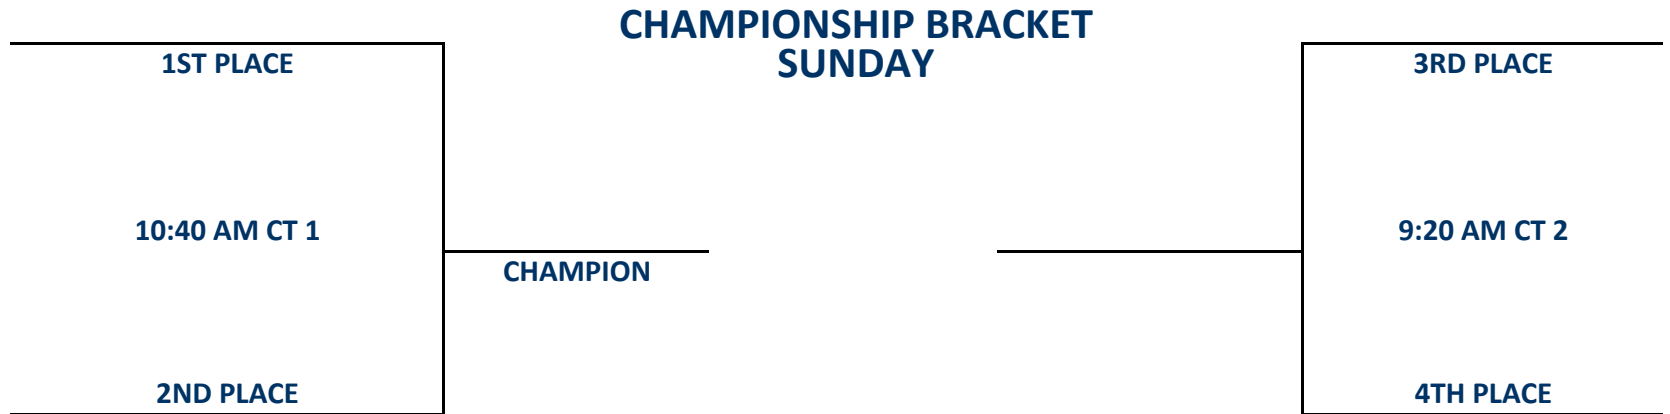

Pool A

W	L

- A1 **TJ LAKERS**
- A2 **MD JAGUARS**
- A3 **WARRIORS**
- A4 **FUTURE PLAYERS**

Saturday	Time	Court	Results
A1 vs A4	8:00 AM	2 A1	A4
A2 vs A3	9:20 AM	2 A2	A3
A4 vs A2	1:20 PM	2 A4	A2
A3 vs A1	2:40 PM	2 A3	A1
A3 vs A4	5:20 PM	2 A3	A4
A1 vs A2	6:40 PM	2 A1	A2

Sites:
 1 = Gwynn Park Main Gym
 2 = Gwynn Park Aux Gym

- 1) Teams listed first in the pool are considered the HOME teams.
- 2) The team listed on the top of the bracket is considered the HOME team.

Sites:
1 = Gwynn Park Main Gym
2 = Gwynn Park Aux Gym

1) Teams listed first in the pool are considered the HOME teams.

2) The team listed on the top of the bracket is considered the HOME team.

Pool A

W	L

- A1 **BEACON HOUSE**
- A2 **CLASSIC STORM**
- A3 **MD FLAMES**
- A4 **ROCKVILLE STARS**
- A5 **NOVA CAVERLIERS**