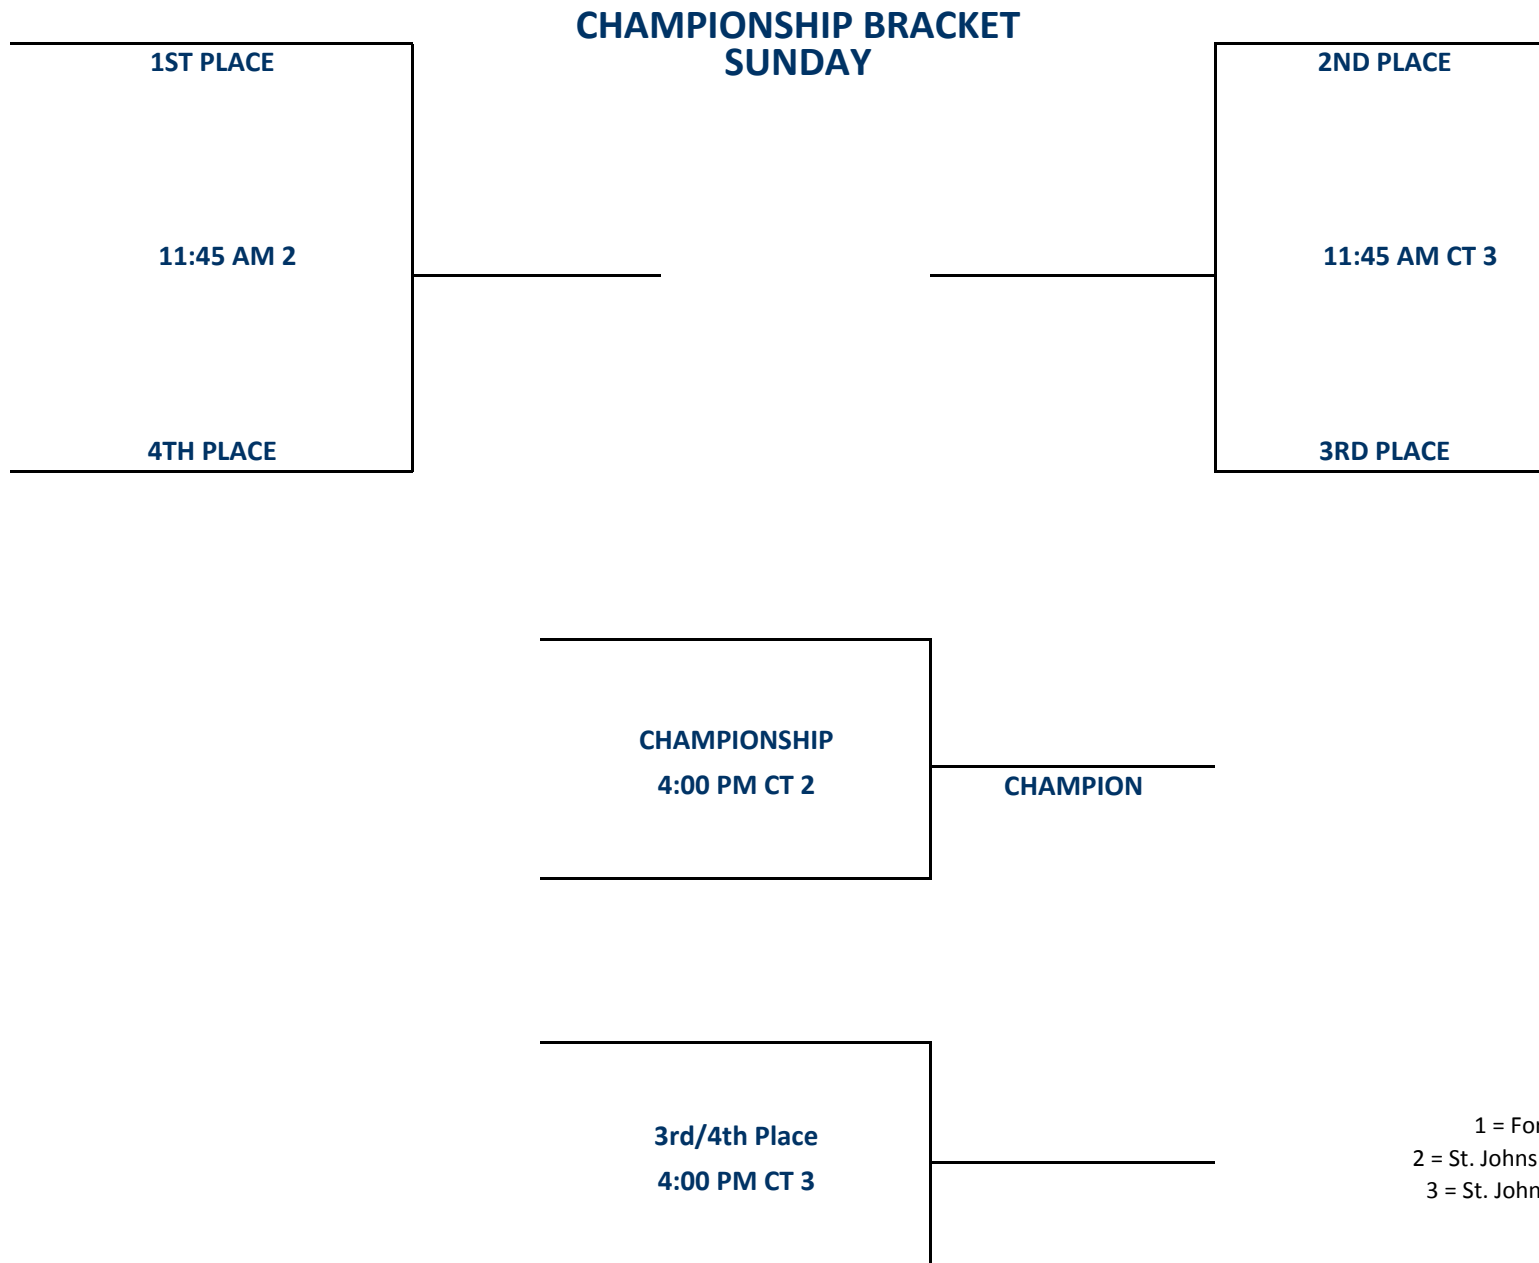

2014 PVAU HIGH SCHOOL 9TH GRADE DQT Version 1

Sites:
1 = Forestville HS
2 = St. Johns Main Gym
3 = St. Johns Aux Gym

1) Teams listed first in the pool are considered the HOME teams.

2) The team listed on the top of the bracket is considered the HOME team.