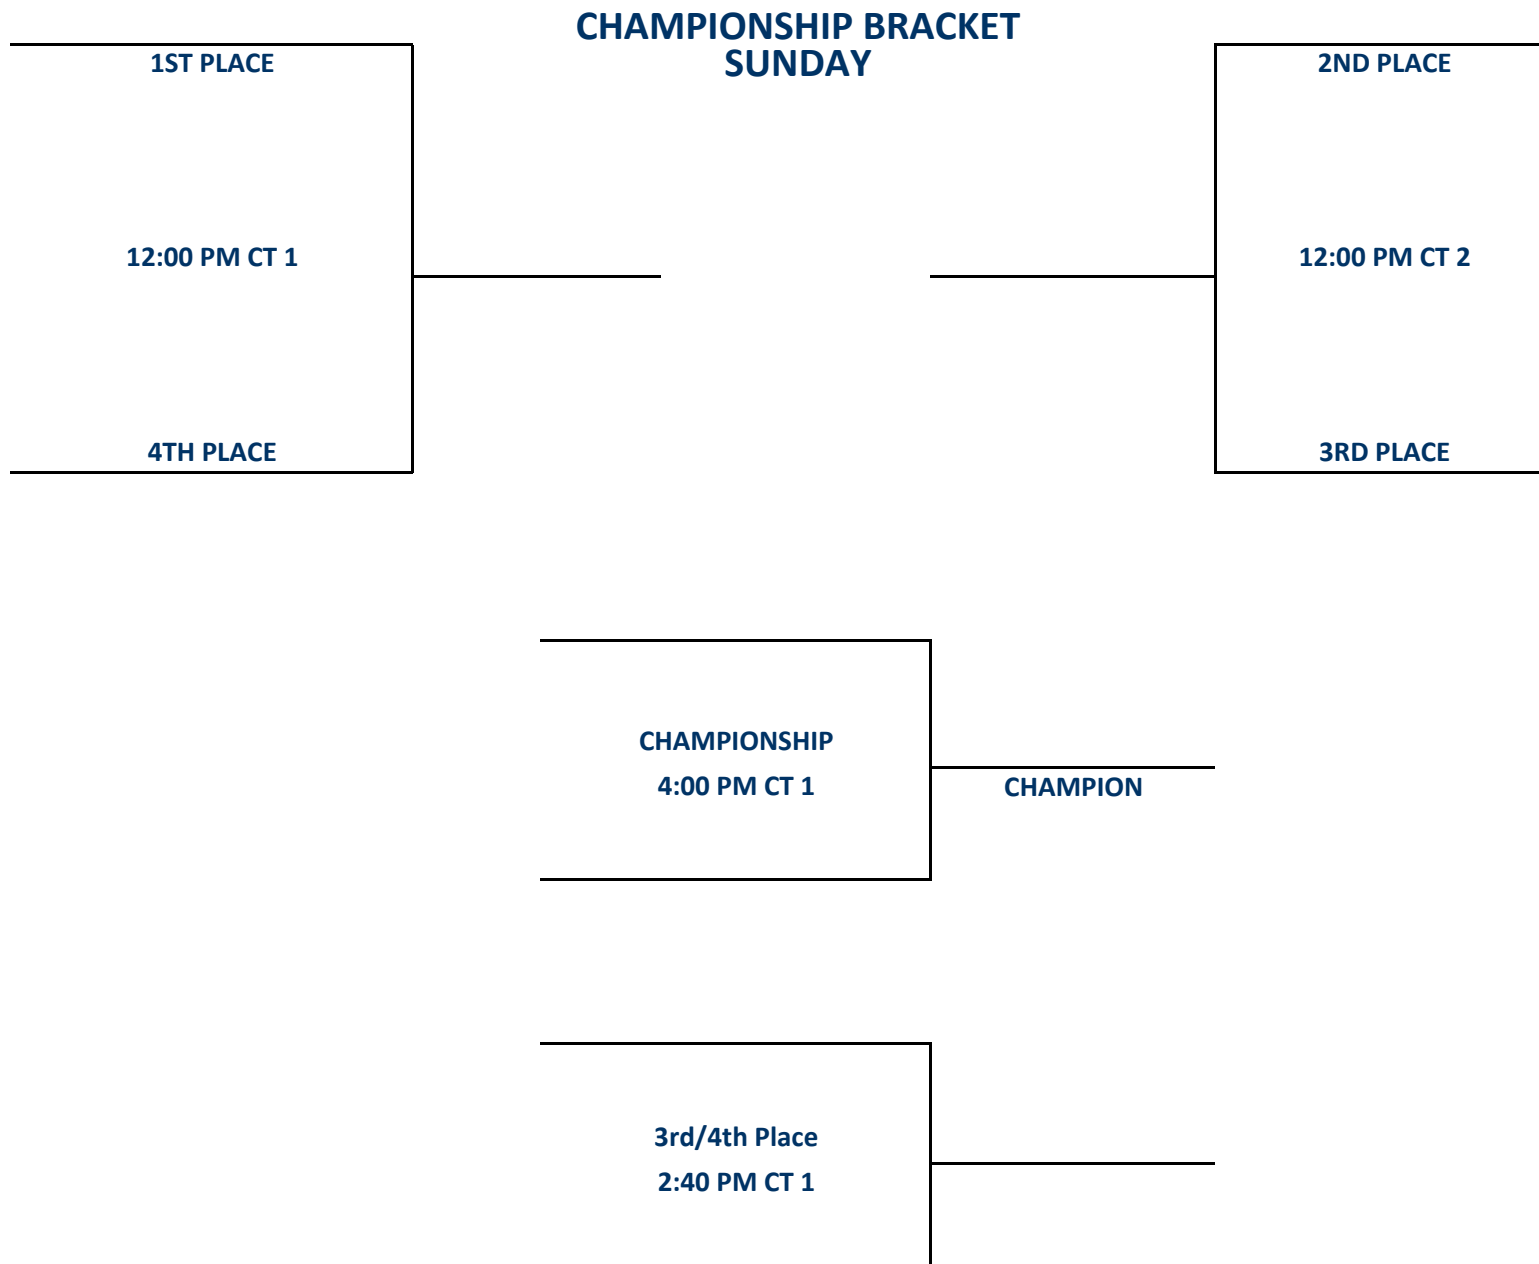

1) Teams listed first in the pool are considered the HOME teams.

2) The team listed on the top of the bracket is considered the HOME team.

Sites:
1 = Gwynn Park Main Gym
2 = Gwynn Park Aux Gym