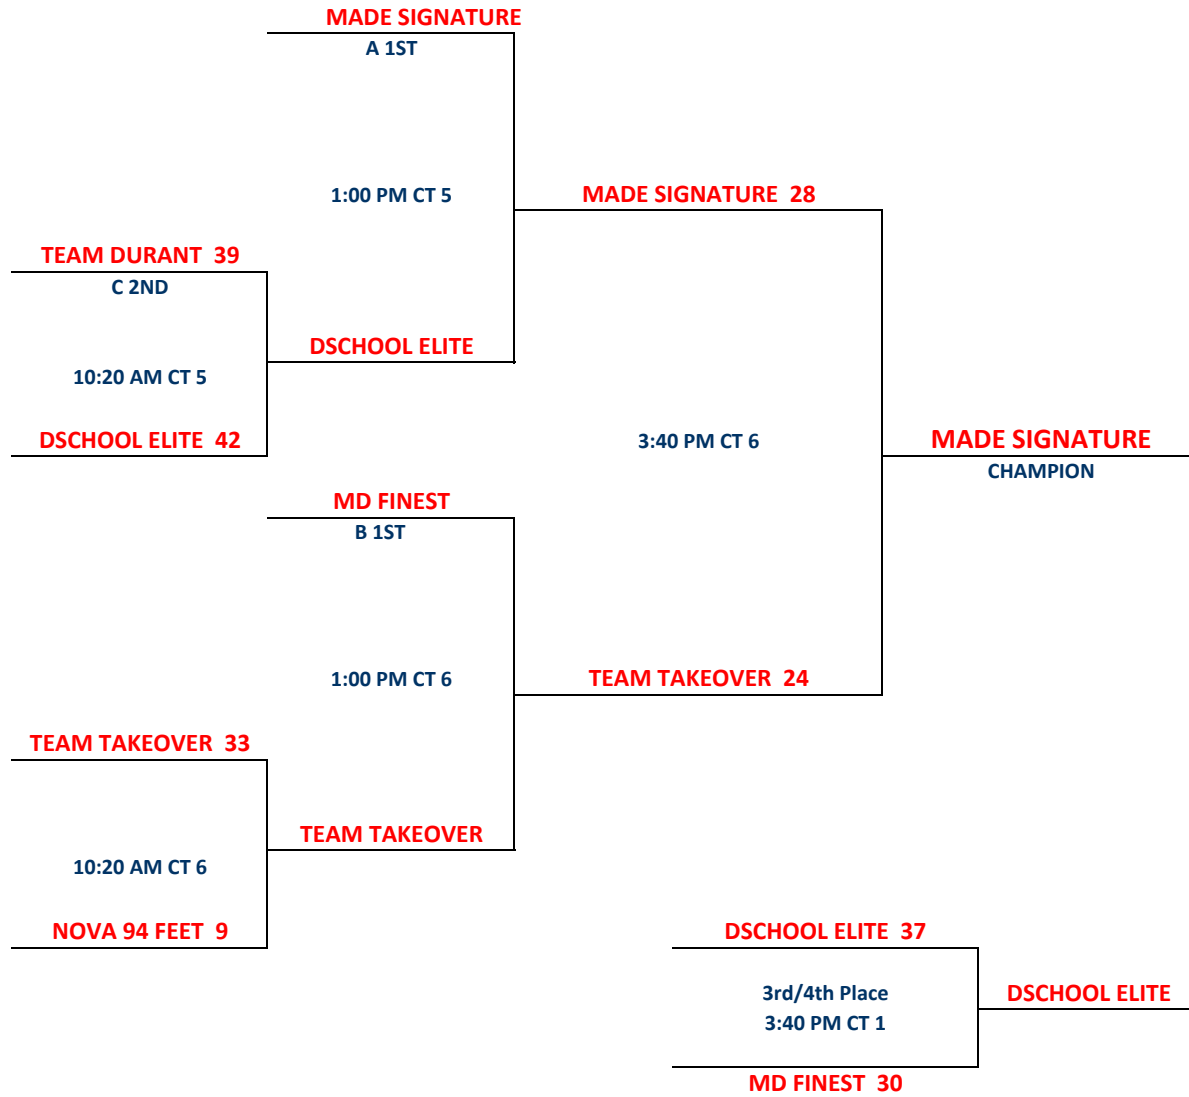

CHAMPIONSHIP BRACKET
ALL GAMES ON SUNDAY

1) Teams listed first in the pool are considered the HOME teams.

2) The team listed on the top of the bracket is considered the HOME team.