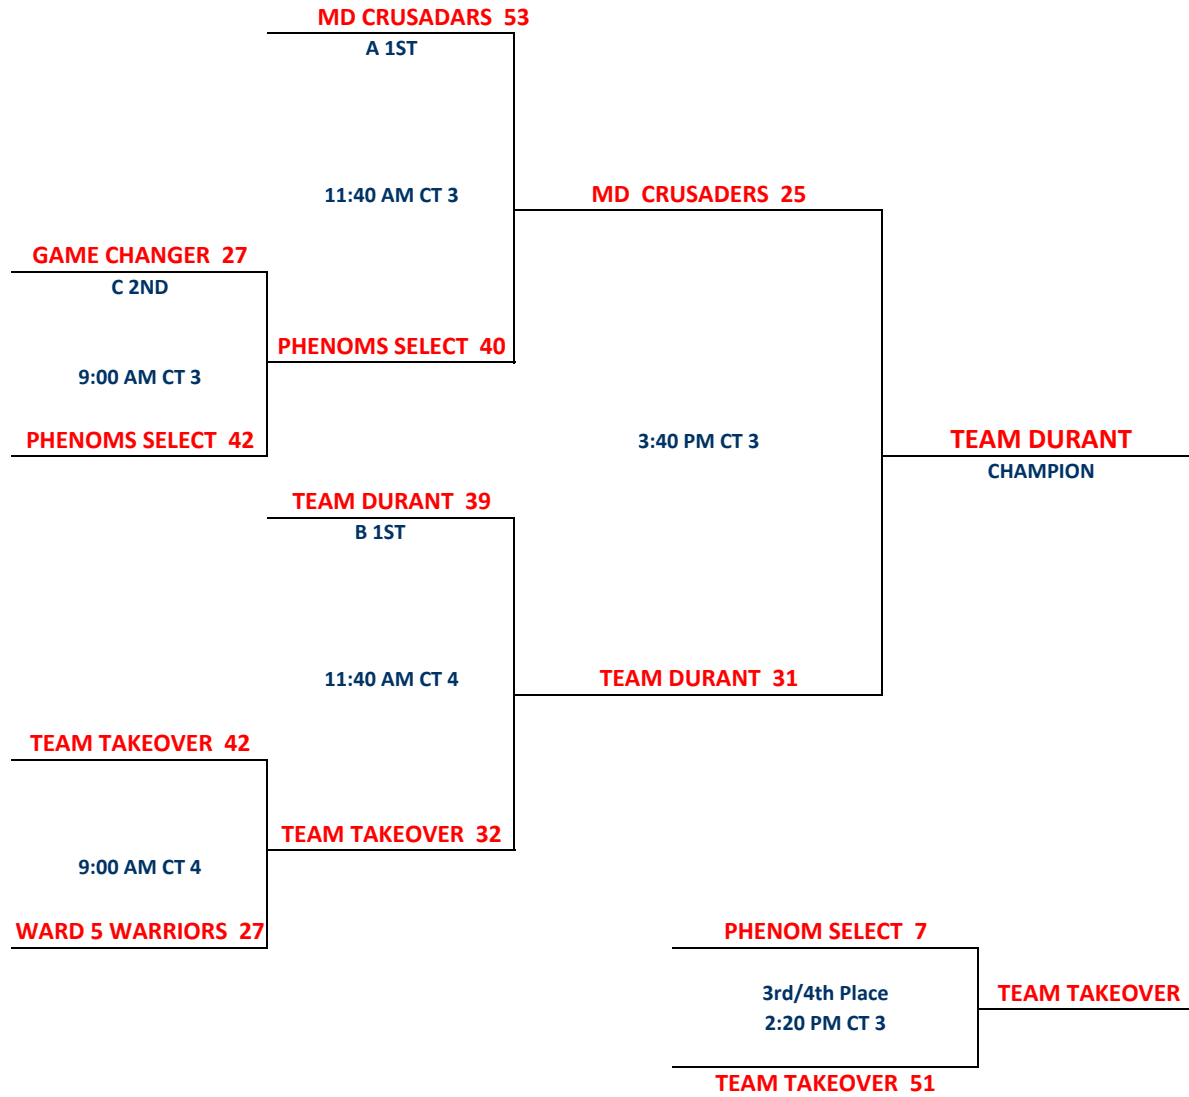

2) The team listed on the top of the bracket is considered the HOME team.

**CHAMPIONSHIP BRACKET**  
**ALL GAMES ON SUNDAY**

1) Teams listed first in the pool are considered the HOME teams.

2) The team listed on the top of the bracket is considered the HOME team.