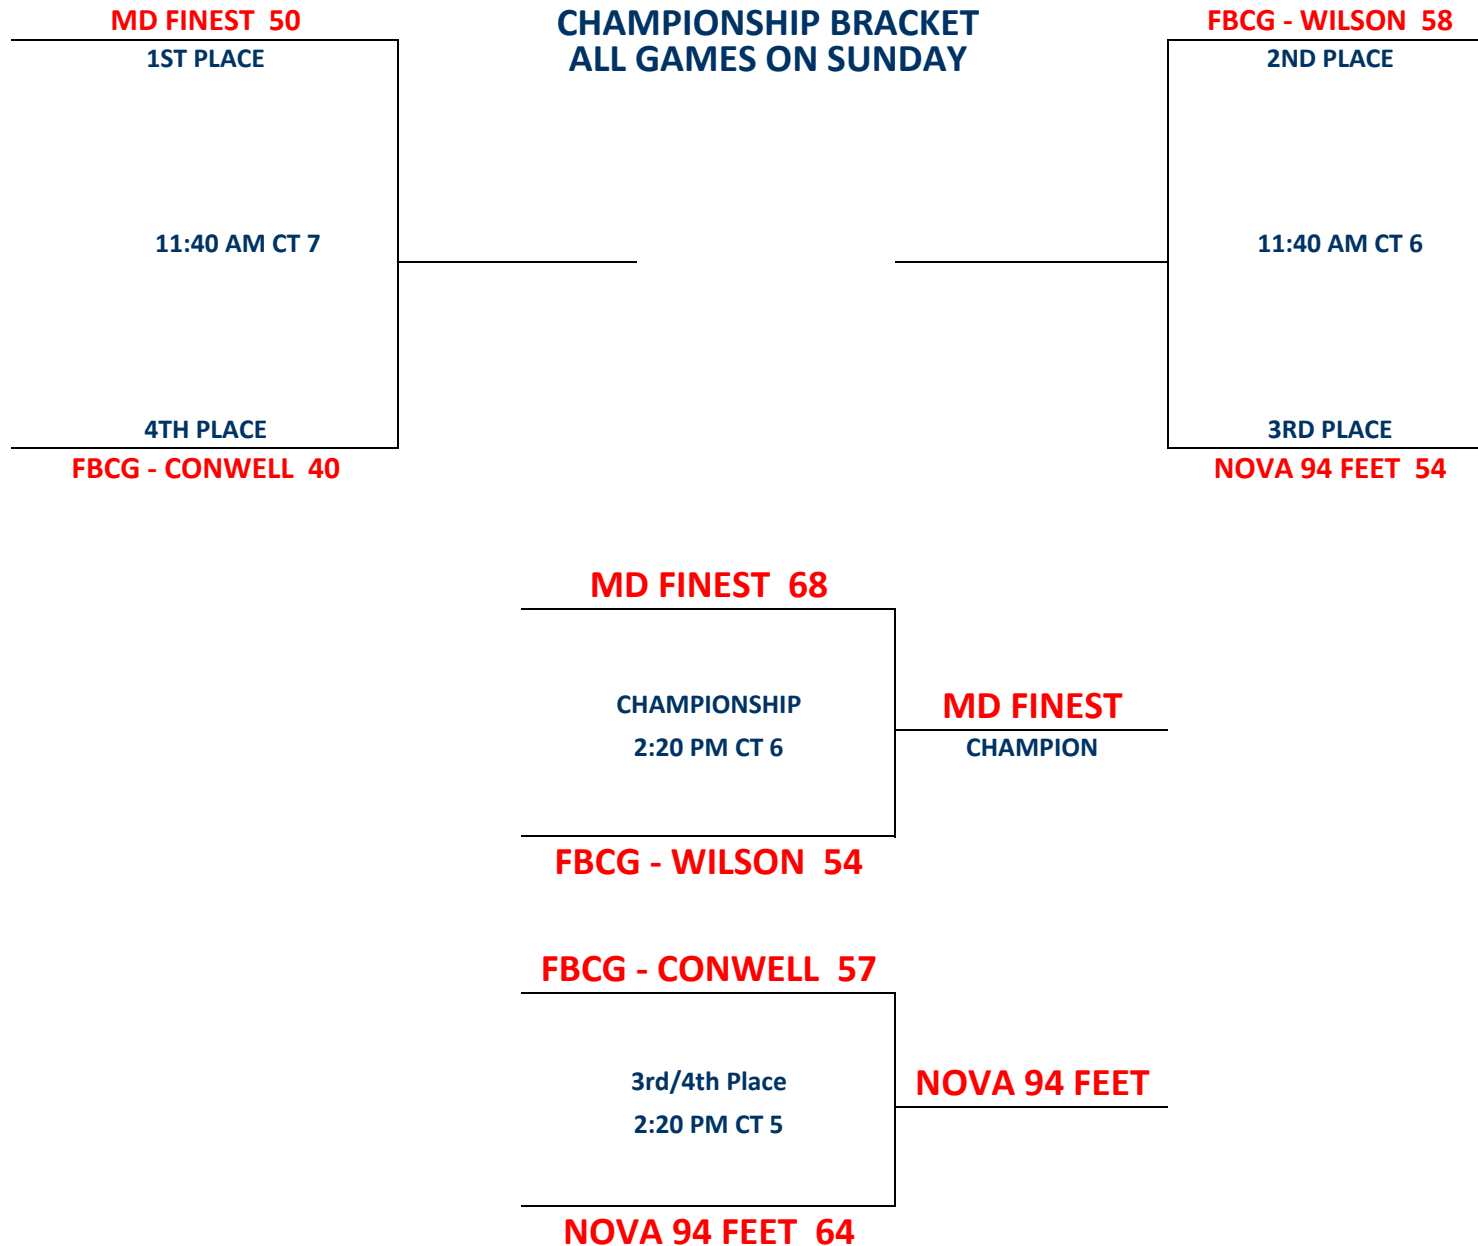

1) Teams listed first in the pool are considered the HOME teams.

2) The team listed on the top of the bracket is considered the HOME team.