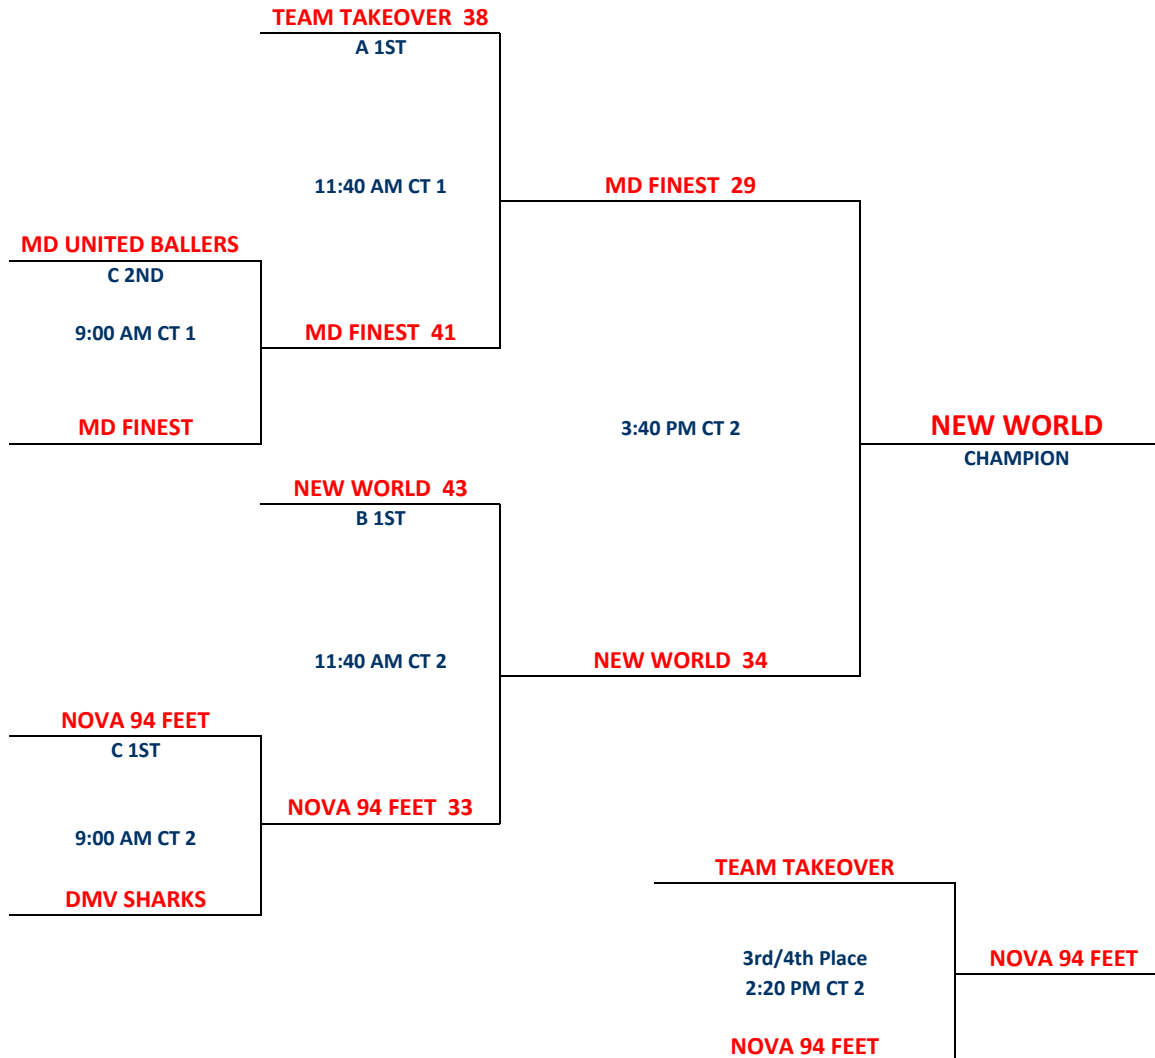

CHAMPIONSHIP BRACKET
ALL GAMES ON SUNDAY

1) Teams listed first in the pool are considered the HOME teams.

2) The team listed on the top of the bracket is considered the HOME team.