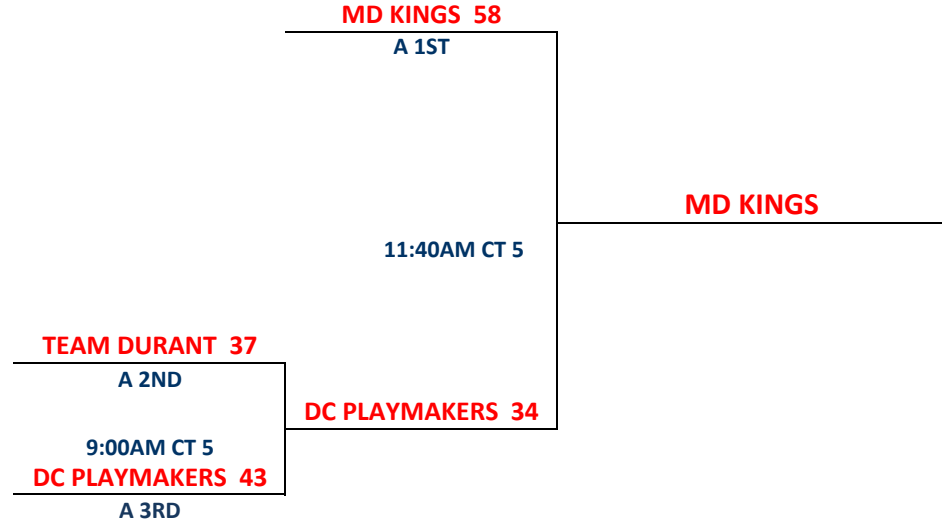

Pool A

W	L
II	
	II
I	I

- A1 MD KINGS
- A2 DC PLAYMAKERS
- A3 TEAM DURANT

Friday	Time	Court	Results

Saturday	Time	Court	Results
A3 vs A1	11:40 AM	4 A3	A3 <u>45</u> A1 <u>58</u>
A1 vs A2	2:20 PM	3 A1	A1 <u>56</u> A2 <u>48</u>
A2 vs A3	5:00 PM	7 A2	A2 <u>30</u> A3 <u>33</u>

CHAMPIONSHIP BRACKET
ALL GAMES ON SUNDAY

1) Teams listed first in the pool are considered the HOME teams.

2) The team listed on the top of the bracket is considered the HOME team.