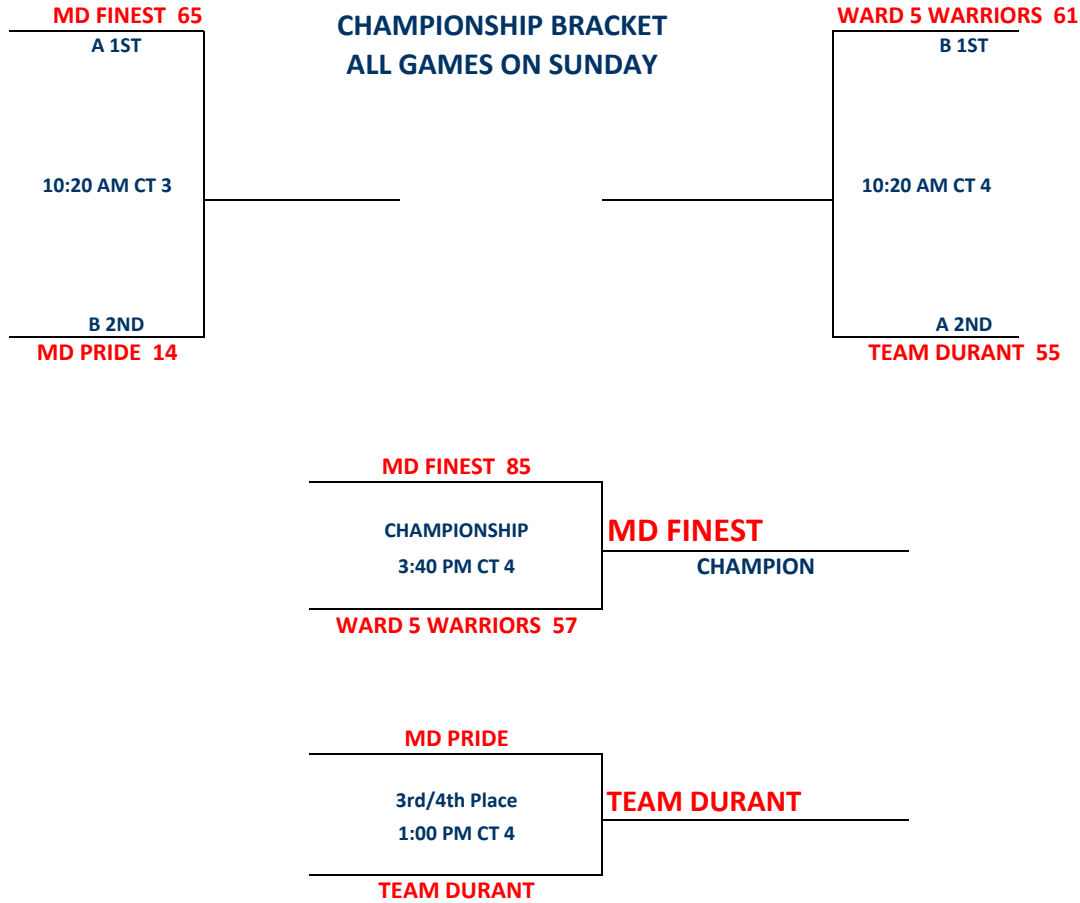

1) Teams listed first in the pool are considered the HOME teams.

2) The team listed on the top of the bracket is considered the HOME team.