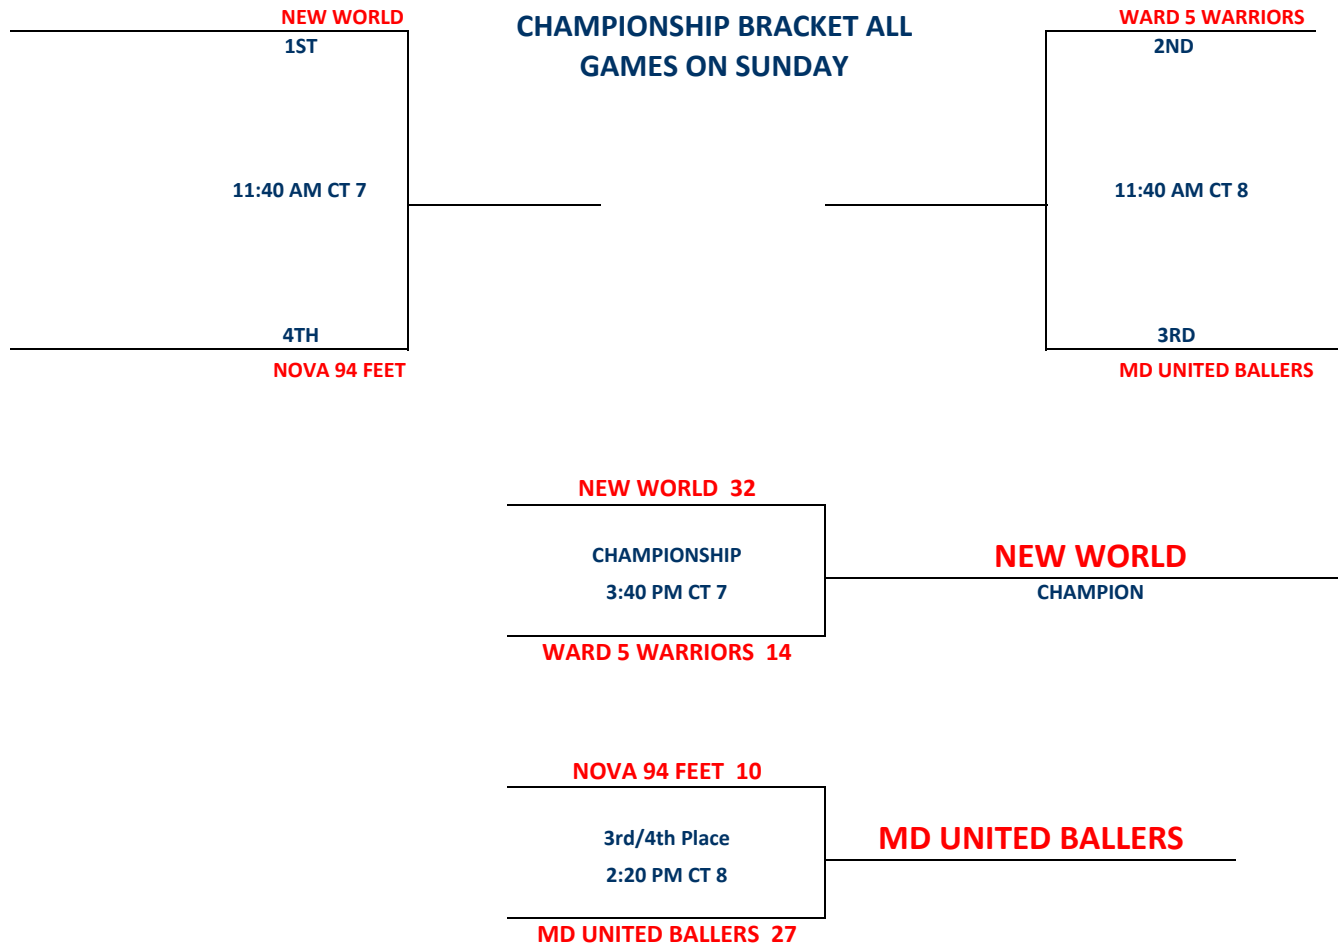

2018 PVAU DIVISION 1 8U DQT

Version 1

Pool A

W	L
	III
I	II
III	
II	I

A1	NOVA 94 FEET	4
A2	MD UNITED BALLERS	3
A3	NEW WORLD	1
A4	WARD 5 WARRIORS	2

Friday	Time	Court	Results
A3 vs A2	7:30 PM	1 A3	<u>22</u> A2 <u>10</u>

1) Teams listed first in the pool are considered the HOME teams.

2) The team listed on the top of the bracket is considered the HOME team.

1) Teams listed first in the pool are considered the HOME teams.