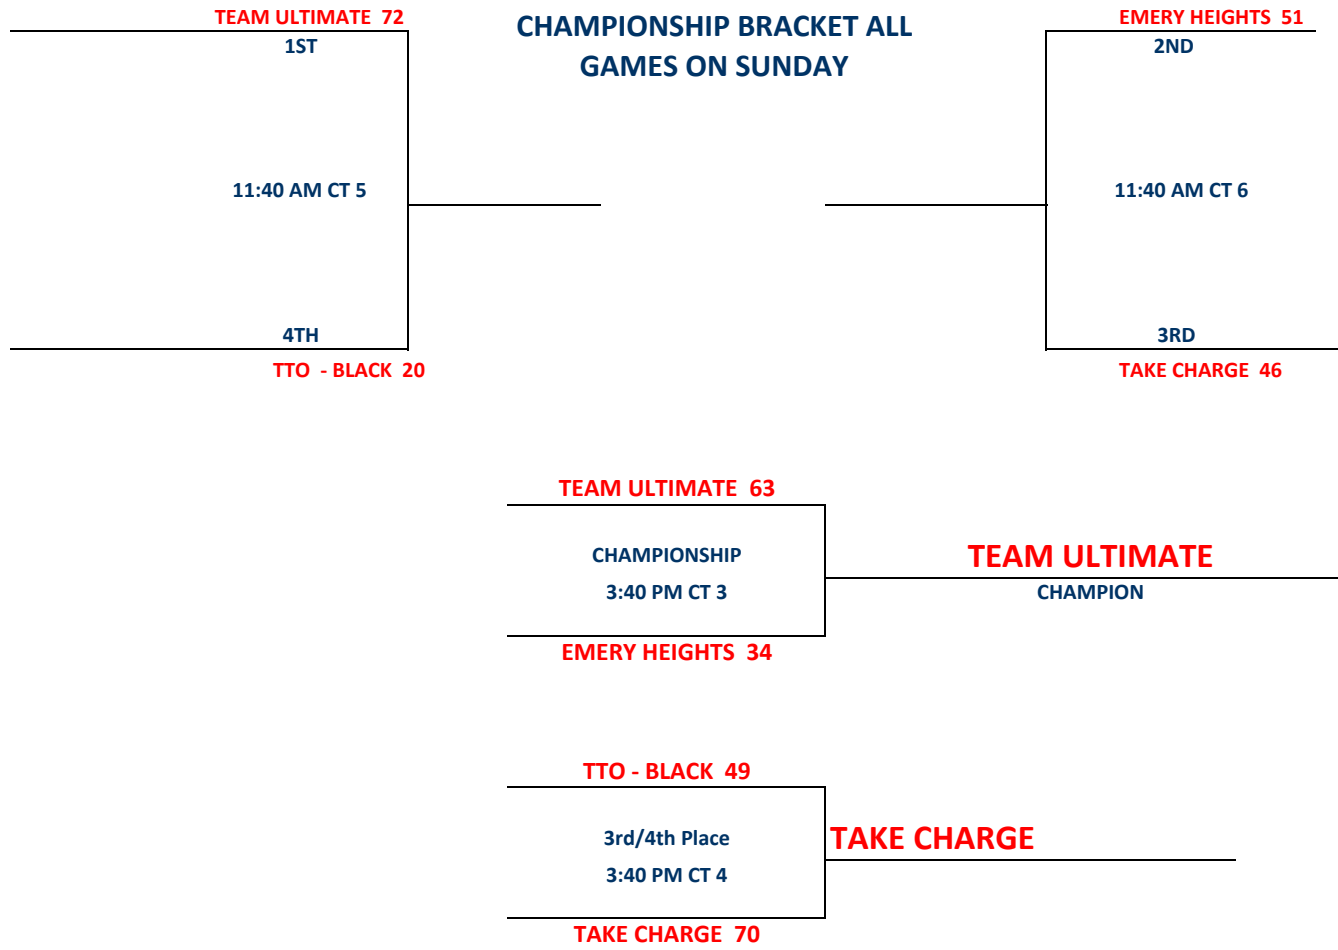

1) Teams listed first in the pool are considered the HOME teams.

2) The team listed on the top of the bracket is considered the HOME team.