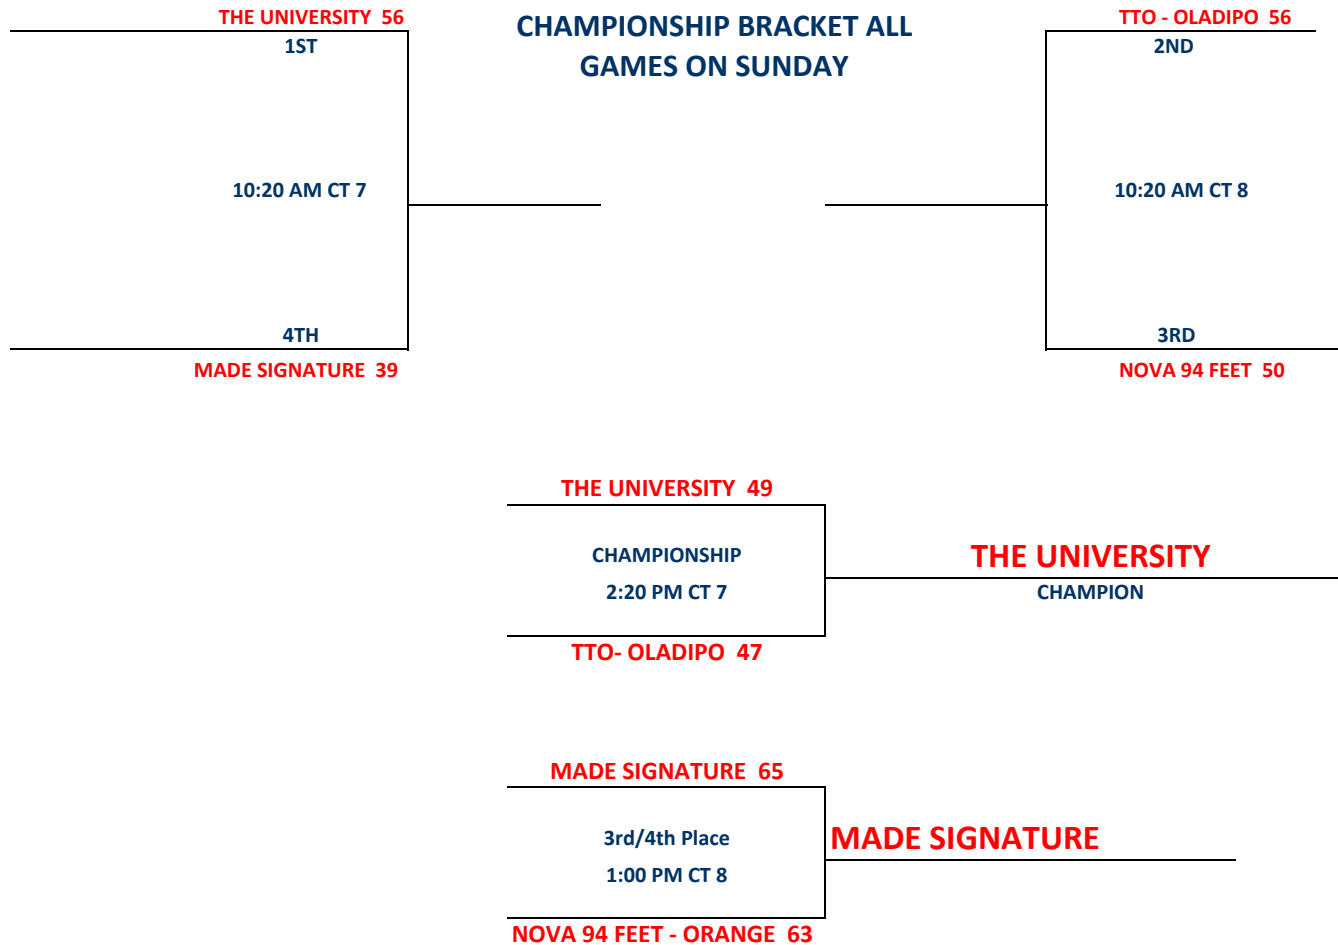

1) Teams listed first in the pool are considered the HOME teams.

2) The team listed on the top of the bracket is considered the HOME team.