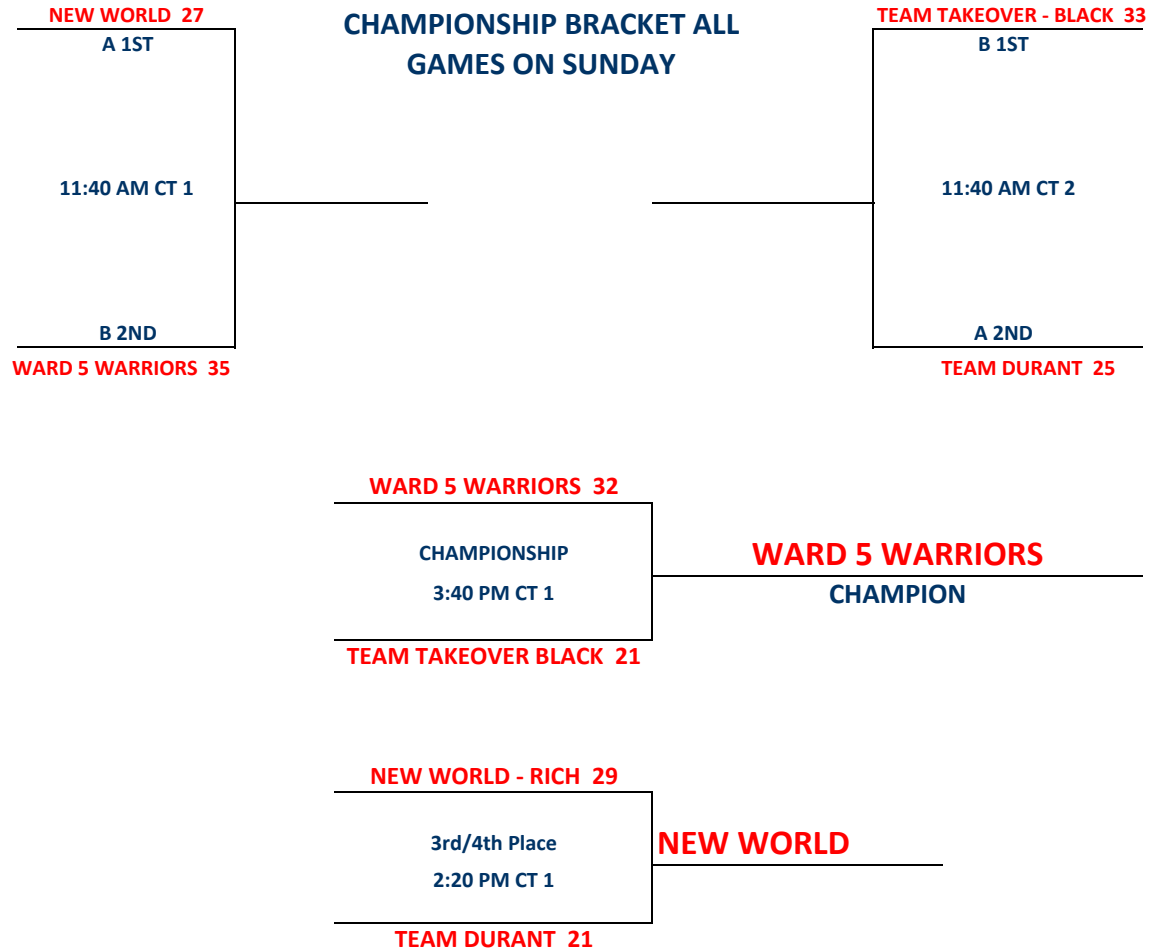

1) Teams listed first in the pool are considered the HOME teams.

2) The team listed on the top of the bracket is considered the HOME team.

1) Teams listed first in the pool are considered the HOME teams.