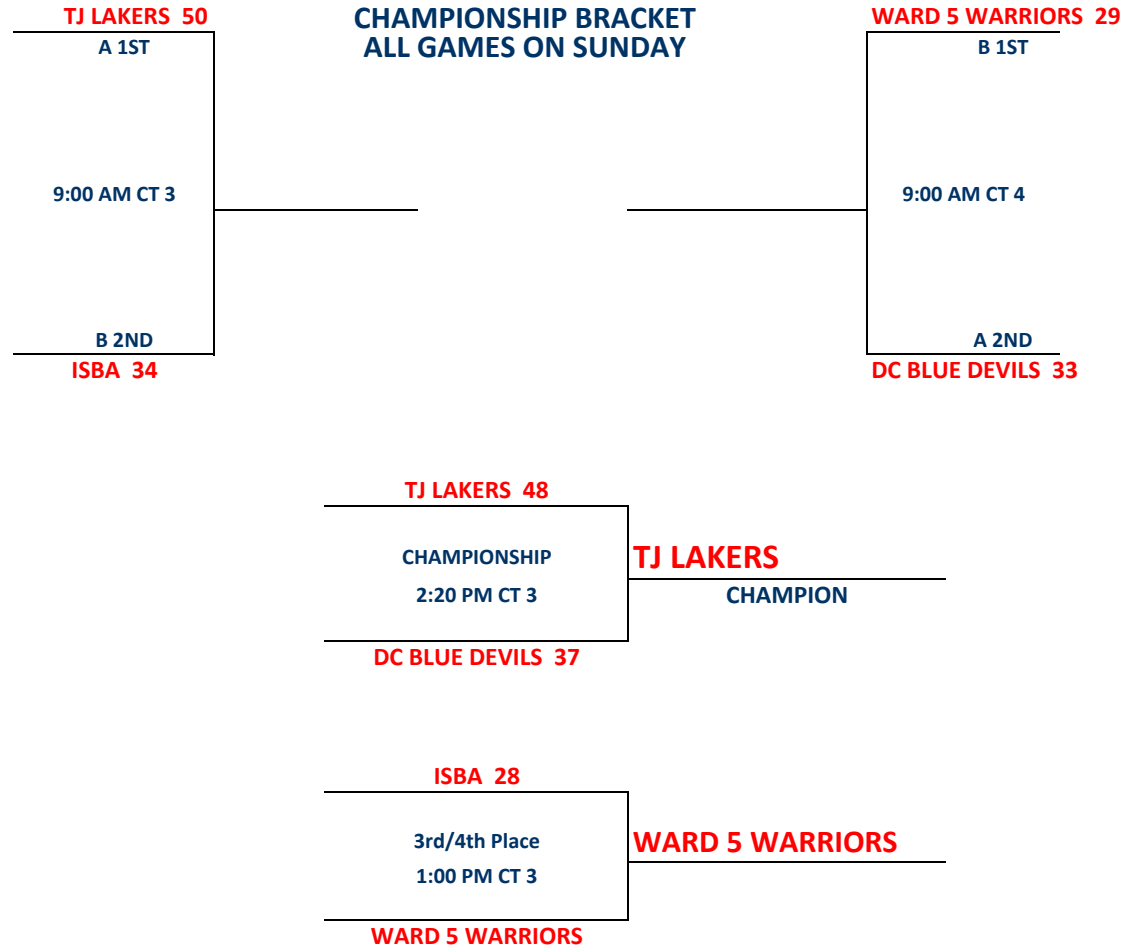

NOVA 94 FEET VS TEAM DURANT

1) Teams listed first in the pool are considered the HOME teams.

2) The team listed on the top of the bracket is considered the HOME team.

2018 PVA AU 10U
DIVISION 1 DQT
Version 1

1) Teams listed first in the pool are considered the HOME teams.

2) The team listed on the top of the bracket is considered the HOME team.

2018 PVAU DIVISION 1 11U DQT

Version 1

Pool A

W	L			
III		A1	MD UNITED BALLERS	1
I	II	A2	DC PREMIER BLACK	3
	III	A3	TEAM TAKEOVER	4
II	I	A4	TEAM DURANT	2