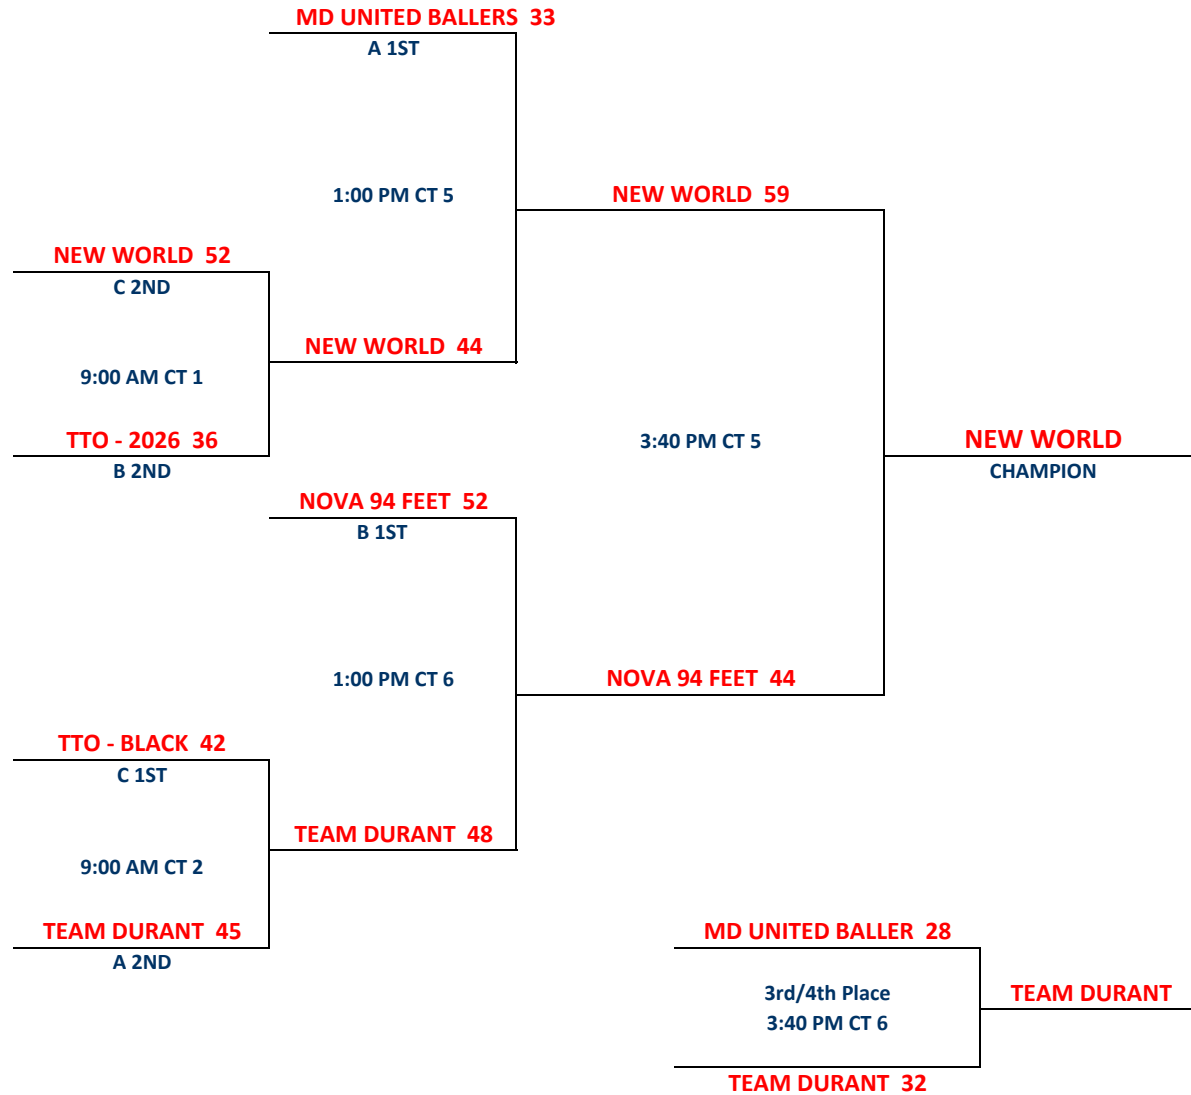

Pool C

W	L			
II		C1	TEAM TAKEOVER - BLACK	1
I	I	C2	NEW WORLD	2
	II	C3	FYBA SELECT	3

Friday	Time	Court	Results
--------	------	-------	---------

Saturday	Time	Court	Results
C2 vs C1	9:00 AM	1 C2	<u>40</u> C1 <u>49</u>
C1 vs C3	11:40 AM	1 C1	<u>75</u> C3 <u>21</u>
C3 vs C2	2:20 PM	1 C3	<u>30</u> C2 <u>57</u>

FYBA SELECT 0
3RD POOL C

DC PREMIER

SUN 2:20 PM CT 6
DC PREMIER 15
3RD A/B WINNER

1) Teams listed first in the pool are considered the HOME teams.

2) The team listed on the top of the bracket is considered the HOME team.

CHAMPIONSHIP BRACKET
ALL GAMES ON SUNDAY

1) Teams listed first in the pool are considered the HOME teams.

2) The team listed on the top of the bracket is considered the HOME team.

2018 PVAU DIVISION 1 12U DQT