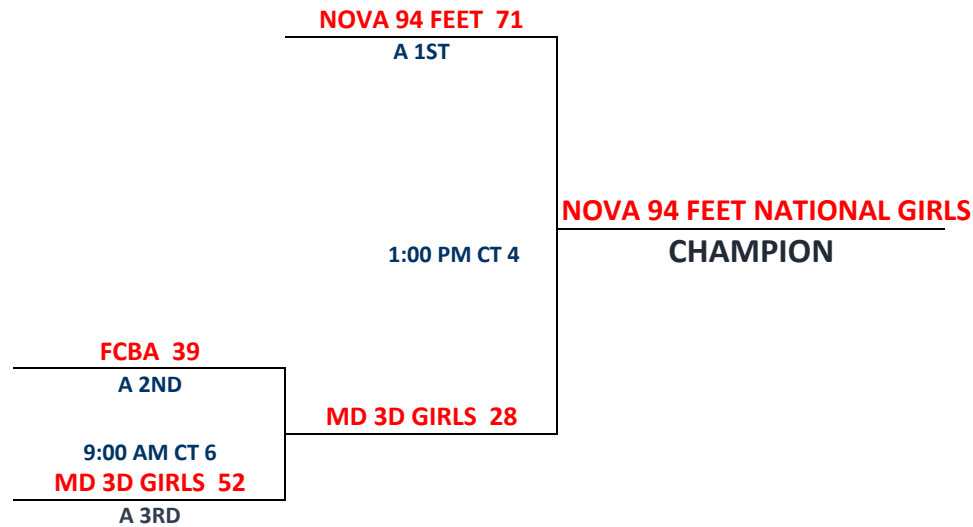

Pool A

W	L			
I	I	A1	VOGUES	2
	II	A2	LADY PRIME	3
II		A3	FULL COURT BASKETBALL ACADEMY	1

Friday	Time	Court	Results
--------	------	-------	---------

Saturday	Time	Court	Results
A1 vs A3	10:20 AM	8 A1	29 A3 31
A2 vs A1	1:00 PM	8 A2	26 A1 60
A3 vs A2	3:40 PM	2 A3	53 A2 18

CHAMPIONSHIP BRACKET ALL GAMES ON SUNDAY

1) Teams listed first in the pool are considered the HOME teams.

2) The team listed on the top of the bracket is considered the HOME team.

Pool A

W	L			
I	I	A1	FULL COURT BASKETBALL ACADEMY	2
	II	A2	MD 3D GIRLS	3
II		A3	NOVA 94 FEET 2023 NATIONAL GIRLS	1

Friday **Time** **Court** **Results**

Saturday	Time	Court	Results
A1 vs A2	9:00 AM	7	A1 61 A2 53
A3 vs A1	2:20 PM	6	A3 53 A1 21
A2 vs A3	5:00 PM	6	A2 30 A3 58

**CHAMPIONSHIP BRACKET
ALL GAMES ON SUNDAY**

1) Teams listed first in the pool are considered the HOME teams.

2) The team listed on the top of the bracket is considered the HOME team.

Pool A

W	L			
I	I	A1	MD LADY CLASSICS	-13
I	I	A2	FULL COURT BASKETBALL ACADEMY	+11
I	I	A3	NOVA 94 FEET	+2