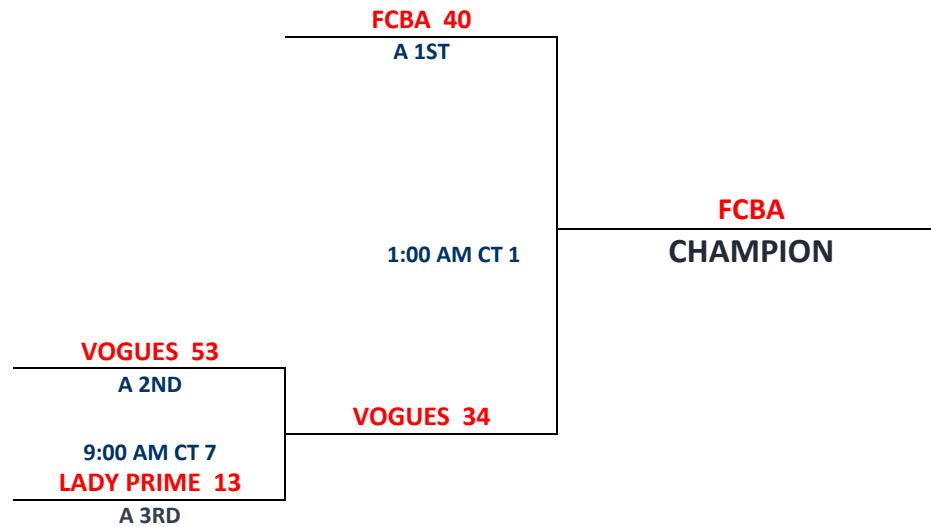

Pool A

W	L			
I	I	A1	VOGUES	2
	II	A2	LADY PRIME	3
II		A3	FULL COURT BASKETBALL ACADEMY	1

Friday	Time	Court	Results
--------	------	-------	---------

Saturday	Time	Court	Results
A1 vs A3	10:20 AM	8 A1	29 A3 31
A2 vs A1	1:00 PM	8 A2	26 A1 60
A3 vs A2	3:40 PM	2 A3	53 A2 18

CHAMPIONSHIP BRACKET ALL GAMES ON SUNDAY

1) Teams listed first in the pool are considered the HOME teams.

2) The team listed on the top of the bracket is considered the HOME team.

Pool A

W	L			
I	I	A1	FULL COURT BASKETBALL ACADEMY	2
	II	A2	MD 3D GIRLS	3
II		A3	NOVA 94 FEET 2023 NATIONAL GIRLS	1

1) Teams listed first in the pool are considered the HOME teams.

2) The team listed on the top of the bracket is considered the HOME team.

Pool A

W	L			
I	I	A1	MD LADY CLASSICS	-13
I	I	A2	FULL COURT BASKETBALL ACADEMY	+11
I	I	A3	NOVA 94 FEET	+2