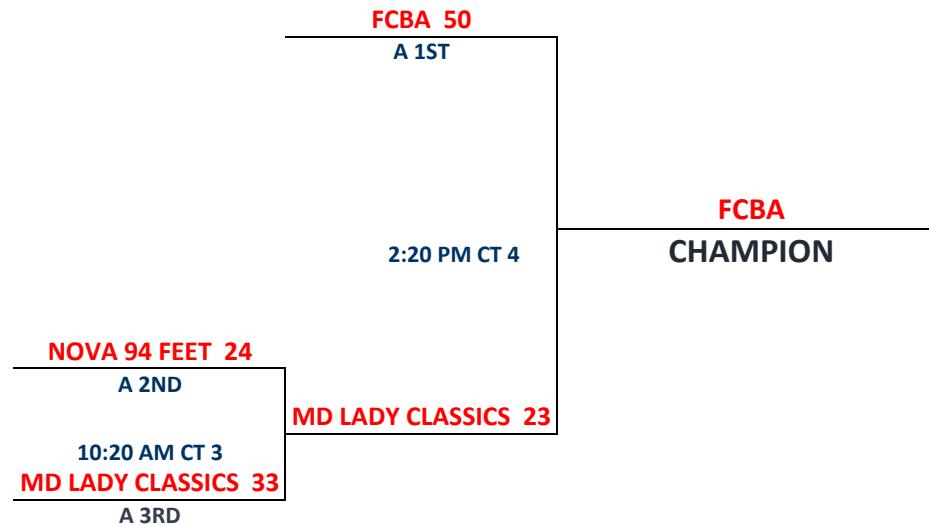

CHAMPIONSHIP BRACKET ALL GAMES ON SUNDAY

1) Teams listed first in the pool are considered the HOME teams.

2) The team listed on the top of the bracket is considered the HOME team.

Pool A

W	L			
I	I	A1	FULL COURT BASKETBALL ACADEMY	2
	II	A2	MD 3D GIRLS	3
II		A3	NOVA 94 FEET 2023 NATIONAL GIRLS	1

1) Teams listed first in the pool are considered the HOME teams.

2) The team listed on the top of the bracket is considered the HOME team.

Pool A

W	L			
I	I	A1	MD LADY CLASSICS	-13
I	I	A2	FULL COURT BASKETBALL ACADEMY	+11
I	I	A3	NOVA 94 FEET	+2

Friday	Time	Court	Results
--------	------	-------	---------

Saturday	Time	Court	Results
A1 vs A3	9:00 AM	8	A1 <u>38</u> A3 <u>37</u>
A2 vs A1	11:40 AM	8	A2 <u>53</u> A1 <u>39</u>
A3 vs A2	5:00 PM	3	A3 <u>40</u> A2 <u>37</u>

**CHAMPIONSHIP BRACKET
ALL GAMES ON SUNDAY**

1) Teams listed first in the pool are considered the HOME teams.

2) The team listed on the top of the bracket is considered the HOME team.