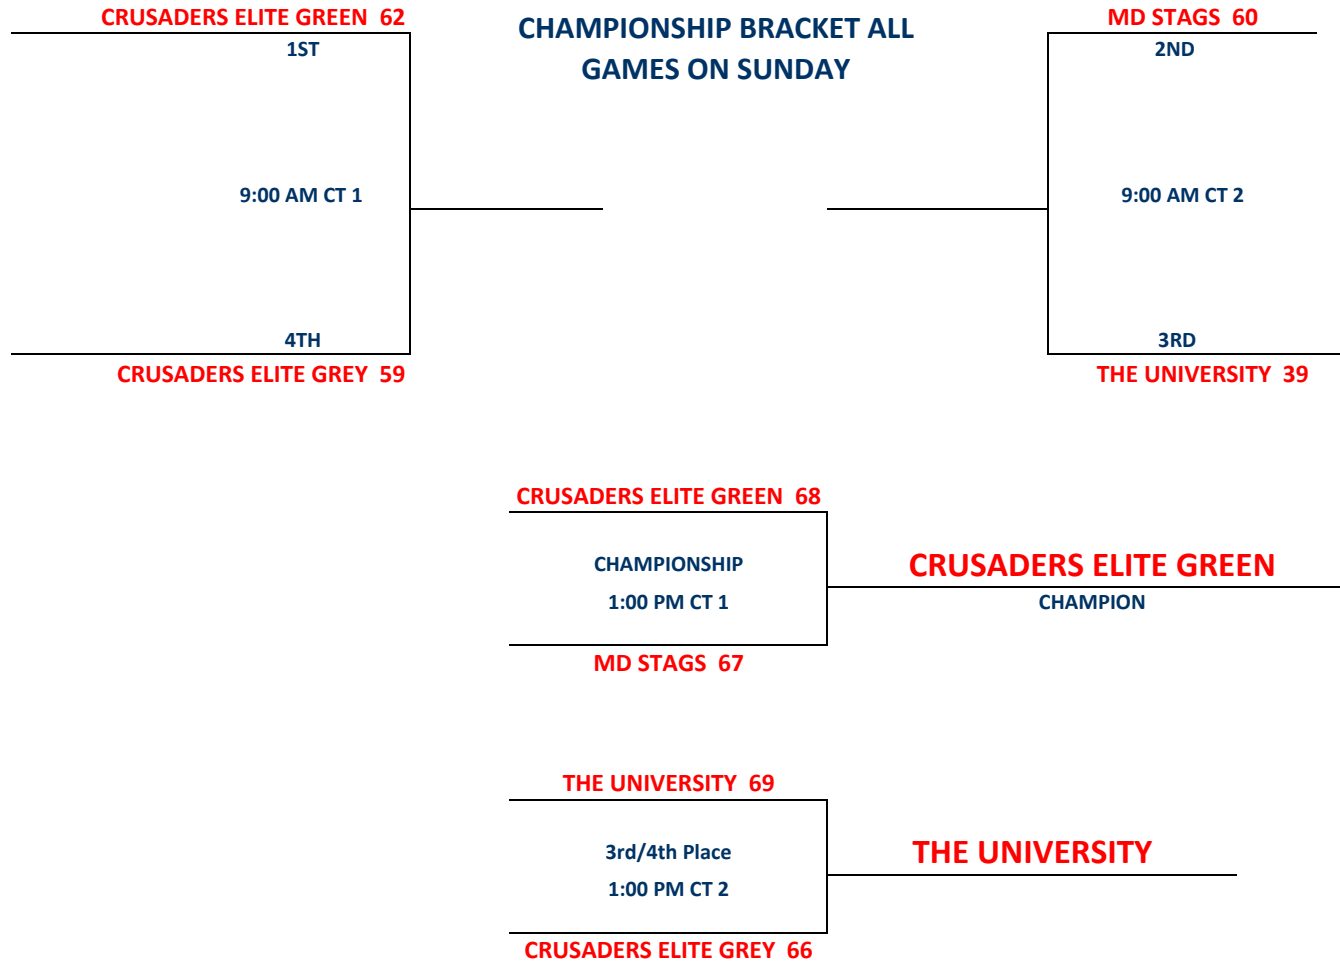

1) Teams listed first in the pool are considered the HOME teams.

2) The team listed on the top of the bracket is considered the HOME team.

Sites:
1 = Douglass High Main Gym
2 = Douglass High Aux Gym
3 = Gwynn Park Main Gym
4 = Gwynn Park Aux Gym