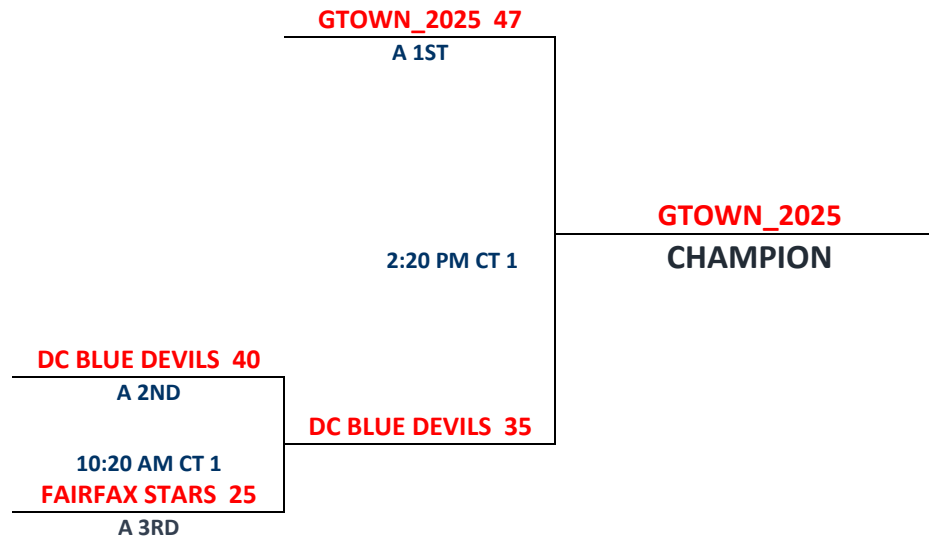

Pool A

W	L			
I	I	A1	DC BLUE DEVILS	2
	II	A2	FAIRFAX STARS	3
II		A3	GTOWN_2025	1

Friday   **Time**   **Court**   **Results**

Saturday	Time	Court	Results
A1 vs A2	11:40 AM	2 A1	44 A2 35
A3 vs A1	2:20 PM	2 A3	35 A1 27
A2 vs A3	5:00 PM	2 A2	20 A3 62

CHAMPIONSHIP BRACKET
ALL GAMES ON SUNDAY

1) Teams listed first in the pool are considered the HOME teams.

2) The team listed on the top of the bracket is considered the HOME team.

Sites:
1 = Douglass High Main Gym
2 = Douglass High Aux Gym
3 = Gwynn Park Main Gym
4 = Gwynn Park Aux Gym