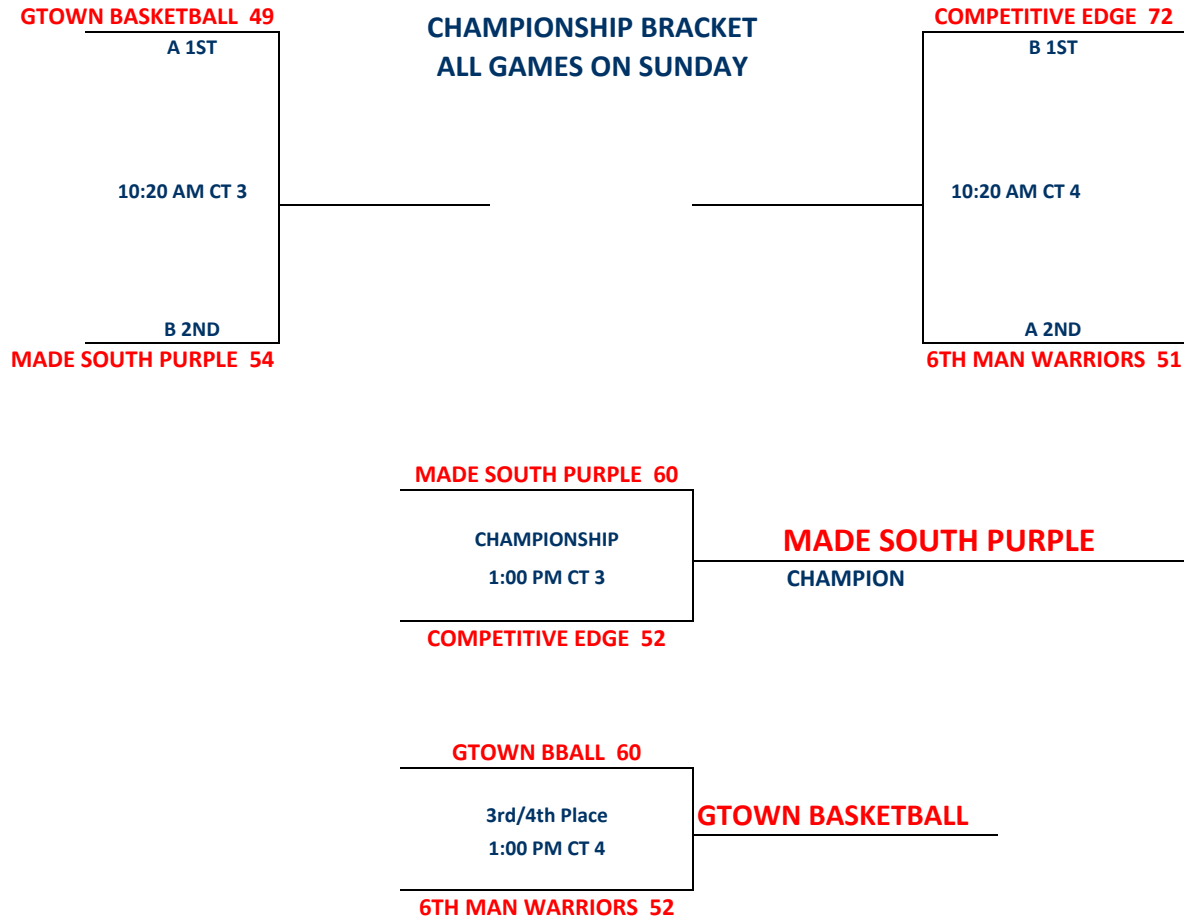

2) The team listed on the top of the bracket is considered the HOME team.

Sites:

1 = Douglass High Main Gym

2 = Douglass High Aux Gym

3 = Gwynn Park Main Gym

4 = Gwynn Park Aux Gym

1) Teams listed first in the pool are considered the HOME teams.

2) The team listed on the top of the bracket is considered the HOME team.

Sites:
1 = Douglass High Main Gym
2 = Douglass High Aux Gym
3 = Gwynn Park Main Gym
4 = Gwynn Park Aux Gym

Pool A

W	L
	II
I	I
II	