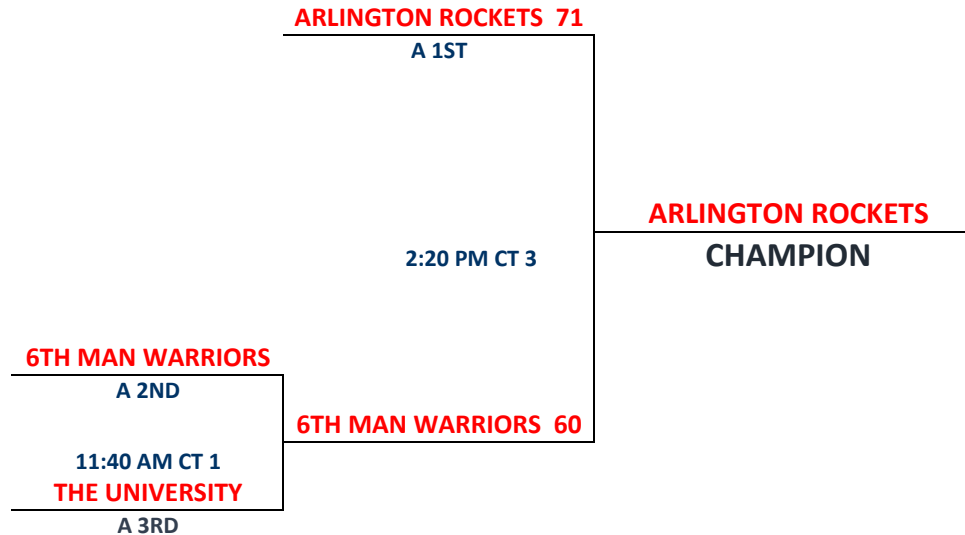

Pool A

W	L
	II
I	I
II	

A1	THE UNIVERSITY	3
A2	6TH MAN WARRIORS	2
A3	ARLINGTON ROCKETS	1

Friday	Time	Court	Results

Saturday	Time	Court	Results
A1 vs A2	9:00 AM	1 A1	<u>47</u> A2 <u>73</u>
A3 vs A1	11:40 AM	1 A3	<u>81</u> A1 <u>47</u>
A2 vs A3	2:20 PM	1 A2	<u>55</u> A3 <u>66</u>

CHAMPIONSHIP BRACKET ALL GAMES ON SUNDAY

1) Teams listed first in the pool are considered the HOME teams.

2) The team listed on the top of the bracket is considered the HOME team.

Sites:
1 = Douglass High Main Gym
2 = Douglass High Aux Gym
3 = Gwynn Park Main Gym
4 = Gwynn Park Aux Gym