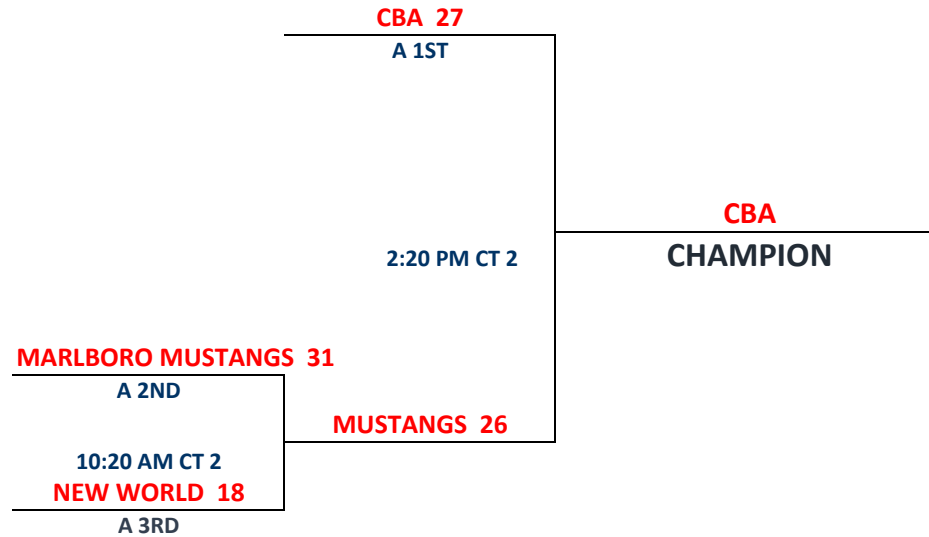

Pool A

W	L			
I	I	A1	MARLBORO MUSTANGS	2
	II	A2	NEW WORLD	3
II		A3	CBA	1

Friday **Time** **Court** **Results**

Saturday	Time	Court	Results
A1 vs A2	10:00 AM	4 A1	40 A2 14
A3 vs A1	12:40 PM	4 A3	32 A1 31
A2 vs A3	3:20 PM	4 A2	15 A3 24

CHAMPIONSHIP BRACKET
ALL GAMES ON SUNDAY

1) Teams listed first in the pool are considered the HOME teams.

2) The team listed on the top of the bracket is considered the HOME team.

Sites:
1 = Douglass High Main Gym
2 = Douglass High Aux Gym
3 = Gwynn Park Main Gym
4 = Gwynn Park Aux Gym