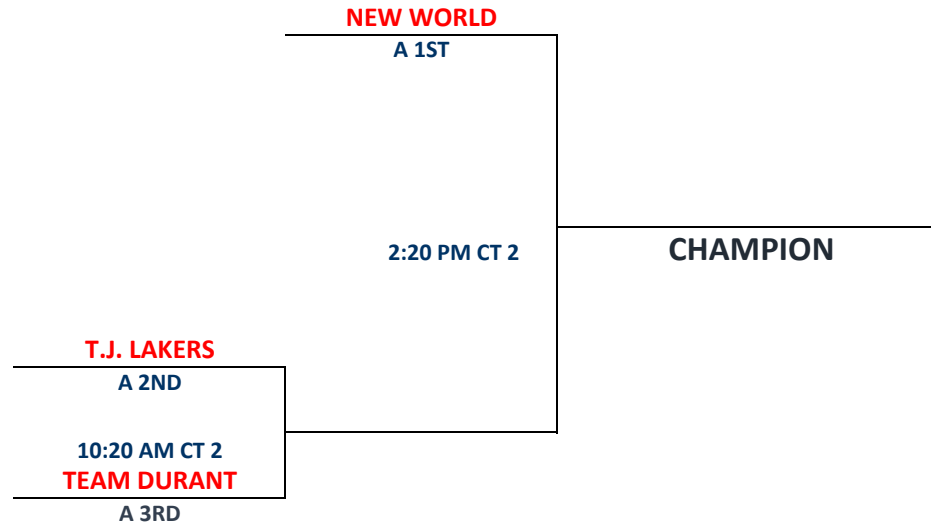

Pool A

W	L	A1	NEW WORLD	1
II		A2	T.J. LAKERS	2
I	I	A3	TEAM DURANT	3
	II			

Friday	Time	Court	Results
A3 vs A2	7:00 PM	3 A3	<u>20</u> A2 <u>40</u>

Saturday	Time	Court	Results
A1 vs A3	9:00 AM	3 A1	<u>39</u> A3 <u>15</u>
A2 vs A1	1:00 PM	3 A2	<u>28</u> A1 <u>31</u>

CHAMPIONSHIP BRACKET
ALL GAMES ON SUNDAY

1) Teams listed first in the pool are considered the HOME teams.

2) The team listed on the top of the bracket is considered the HOME team.

Sites:
1-3 = Bowie City Gym
4 = Bowie State Main Gym
5 = Bowie State Aux Gym