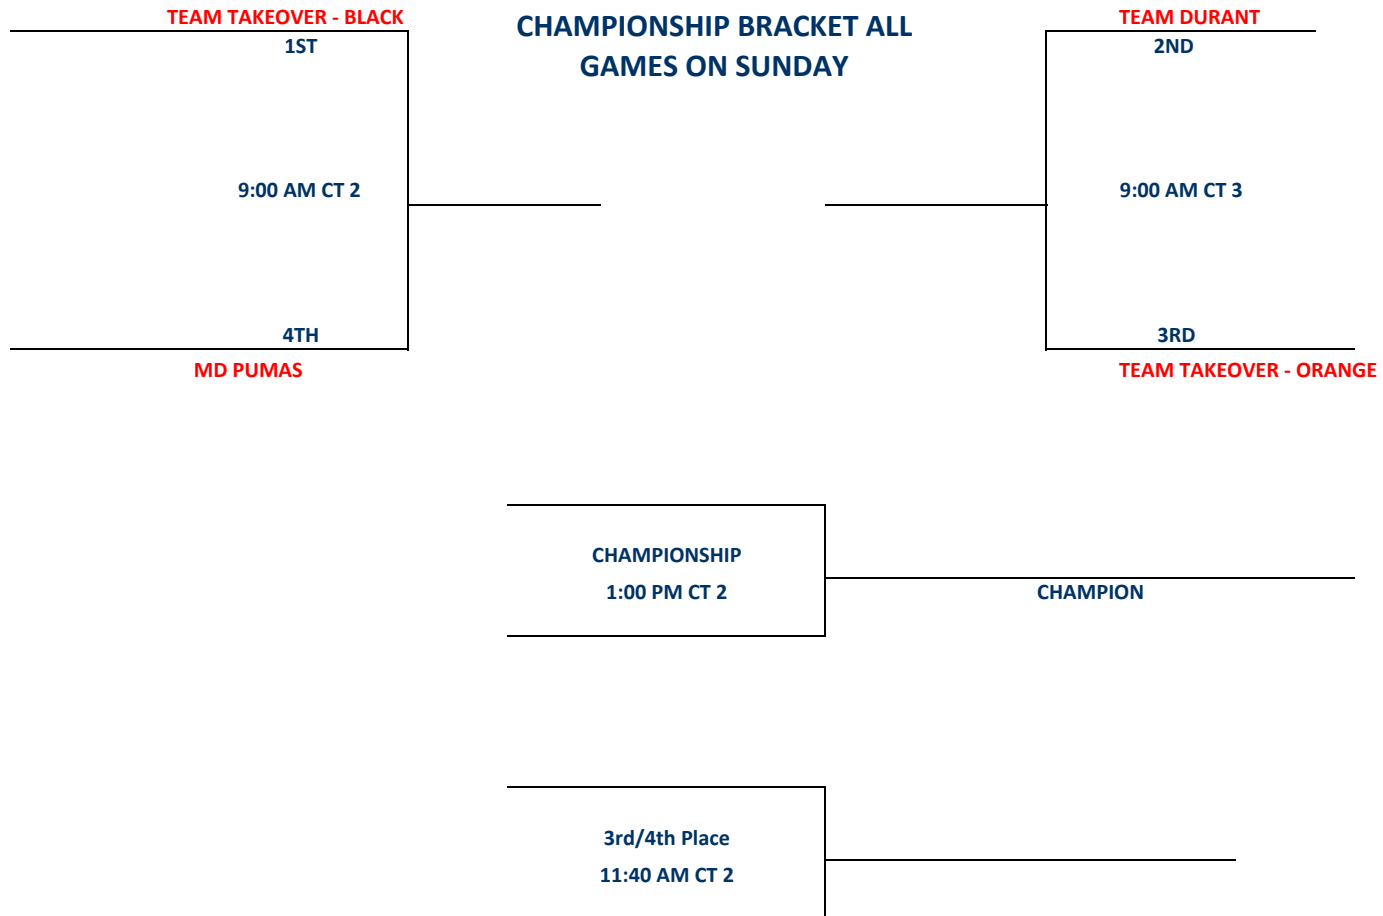

1) Teams listed first in the pool are considered the HOME teams.

2) The team listed on the top of the bracket is considered the HOME team.

Pool A

W	L	A1	NEW WORLD	1
II		A2	T.J. LAKERS	2
I	I	A3	TEAM DURANT	3
	II			