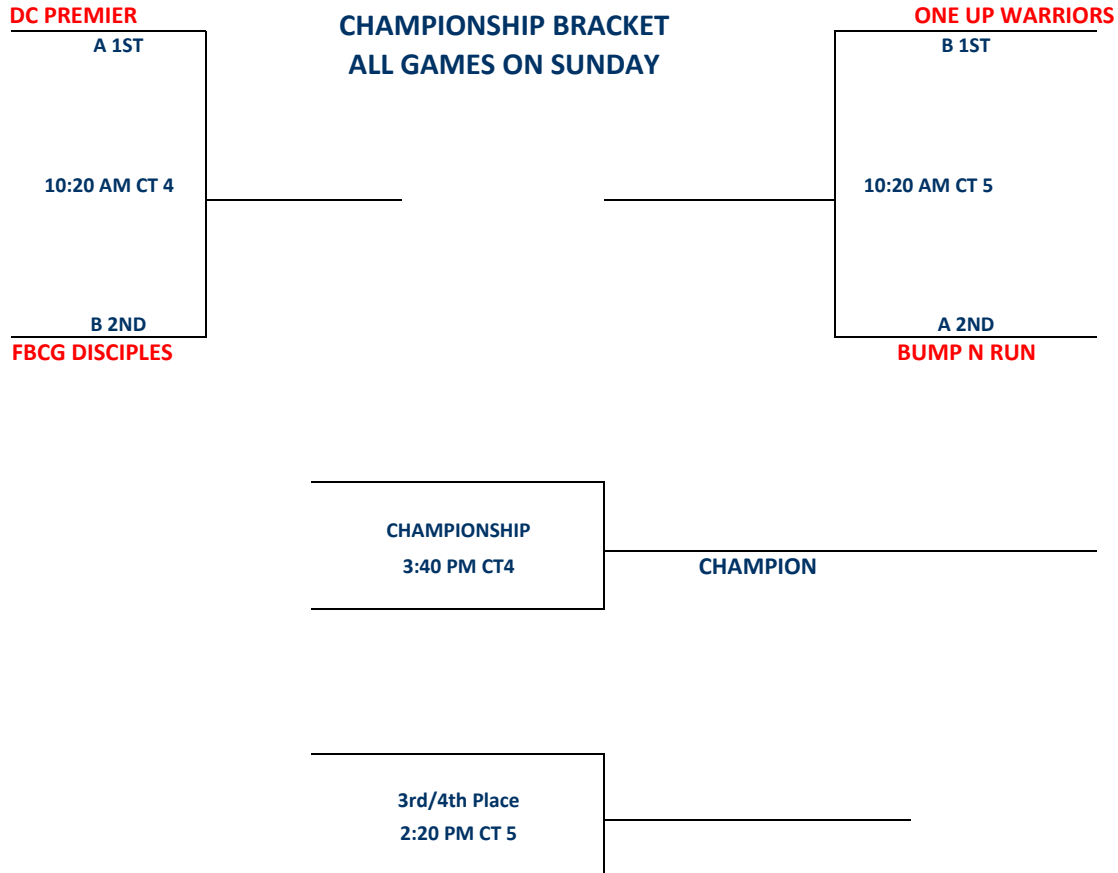

1) Teams listed first in the pool are considered the HOME teams.

2) The team listed on the top of the bracket is considered the HOME team.