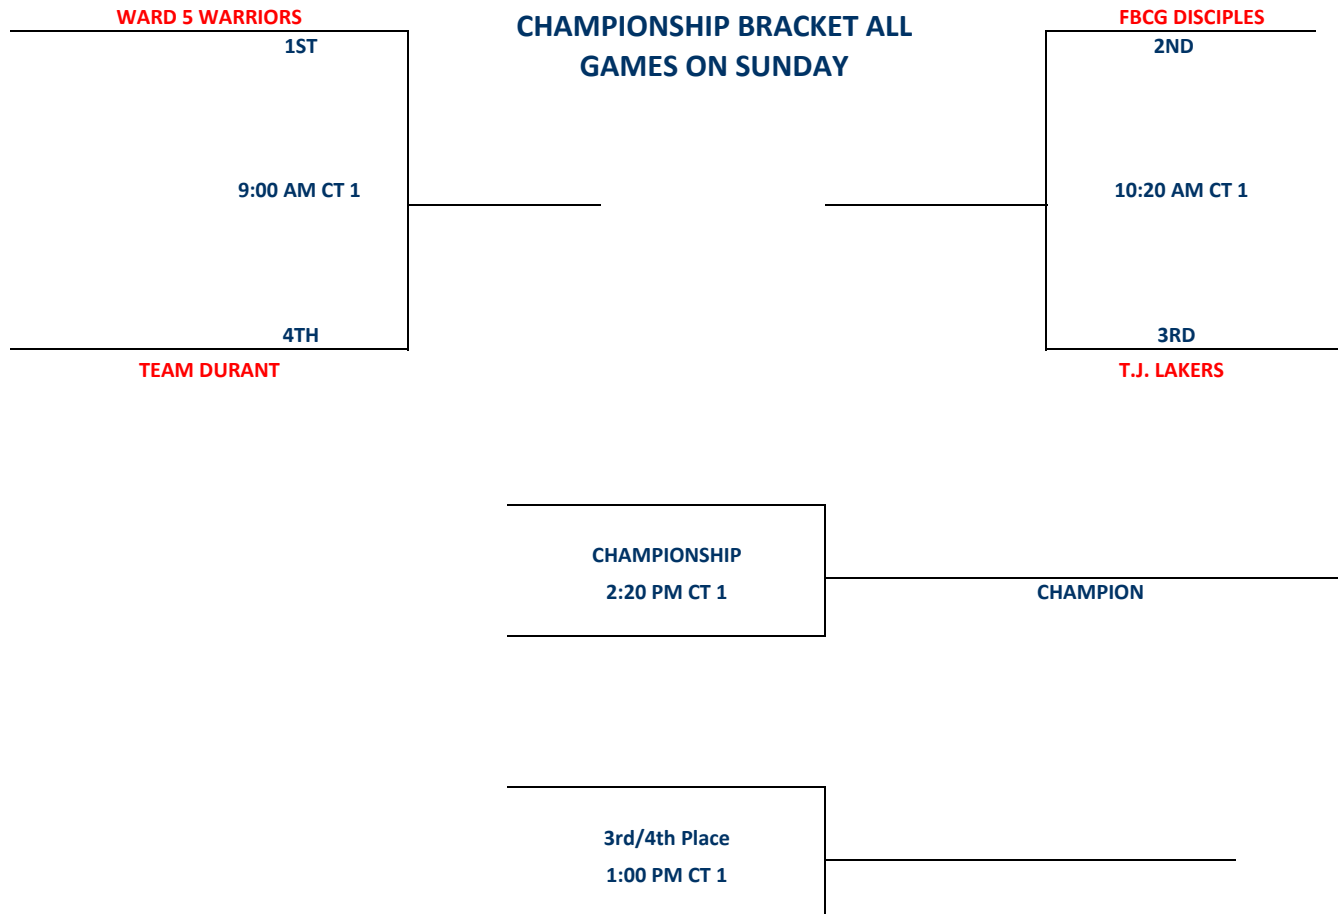

1) Teams listed first in the pool are considered the HOME teams.

2) The team listed on the top of the bracket is considered the HOME team.

Sites:
1-3 = Bowie City Gym
4 = Bowie State Main Gym
5 = Bowie State Aux Gym