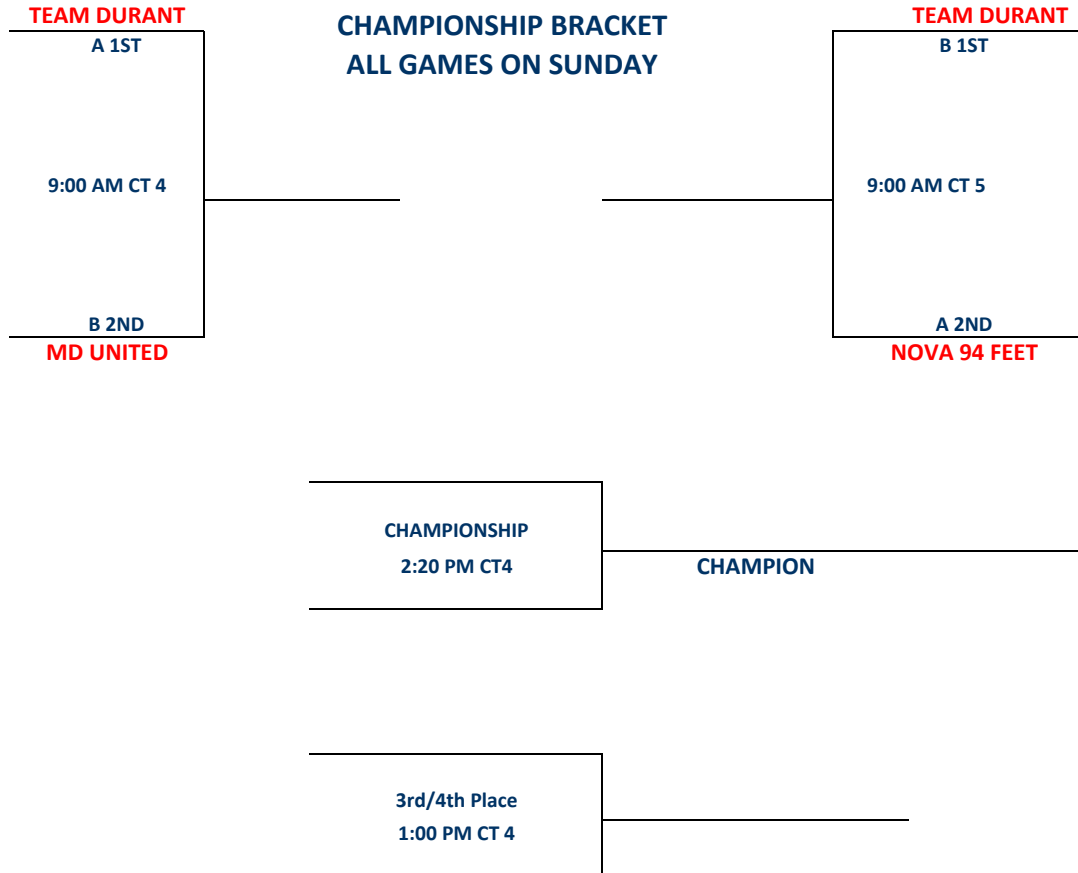

1) Teams listed first in the pool are considered the HOME teams.

2) The team listed on the top of the bracket is considered the HOME team.